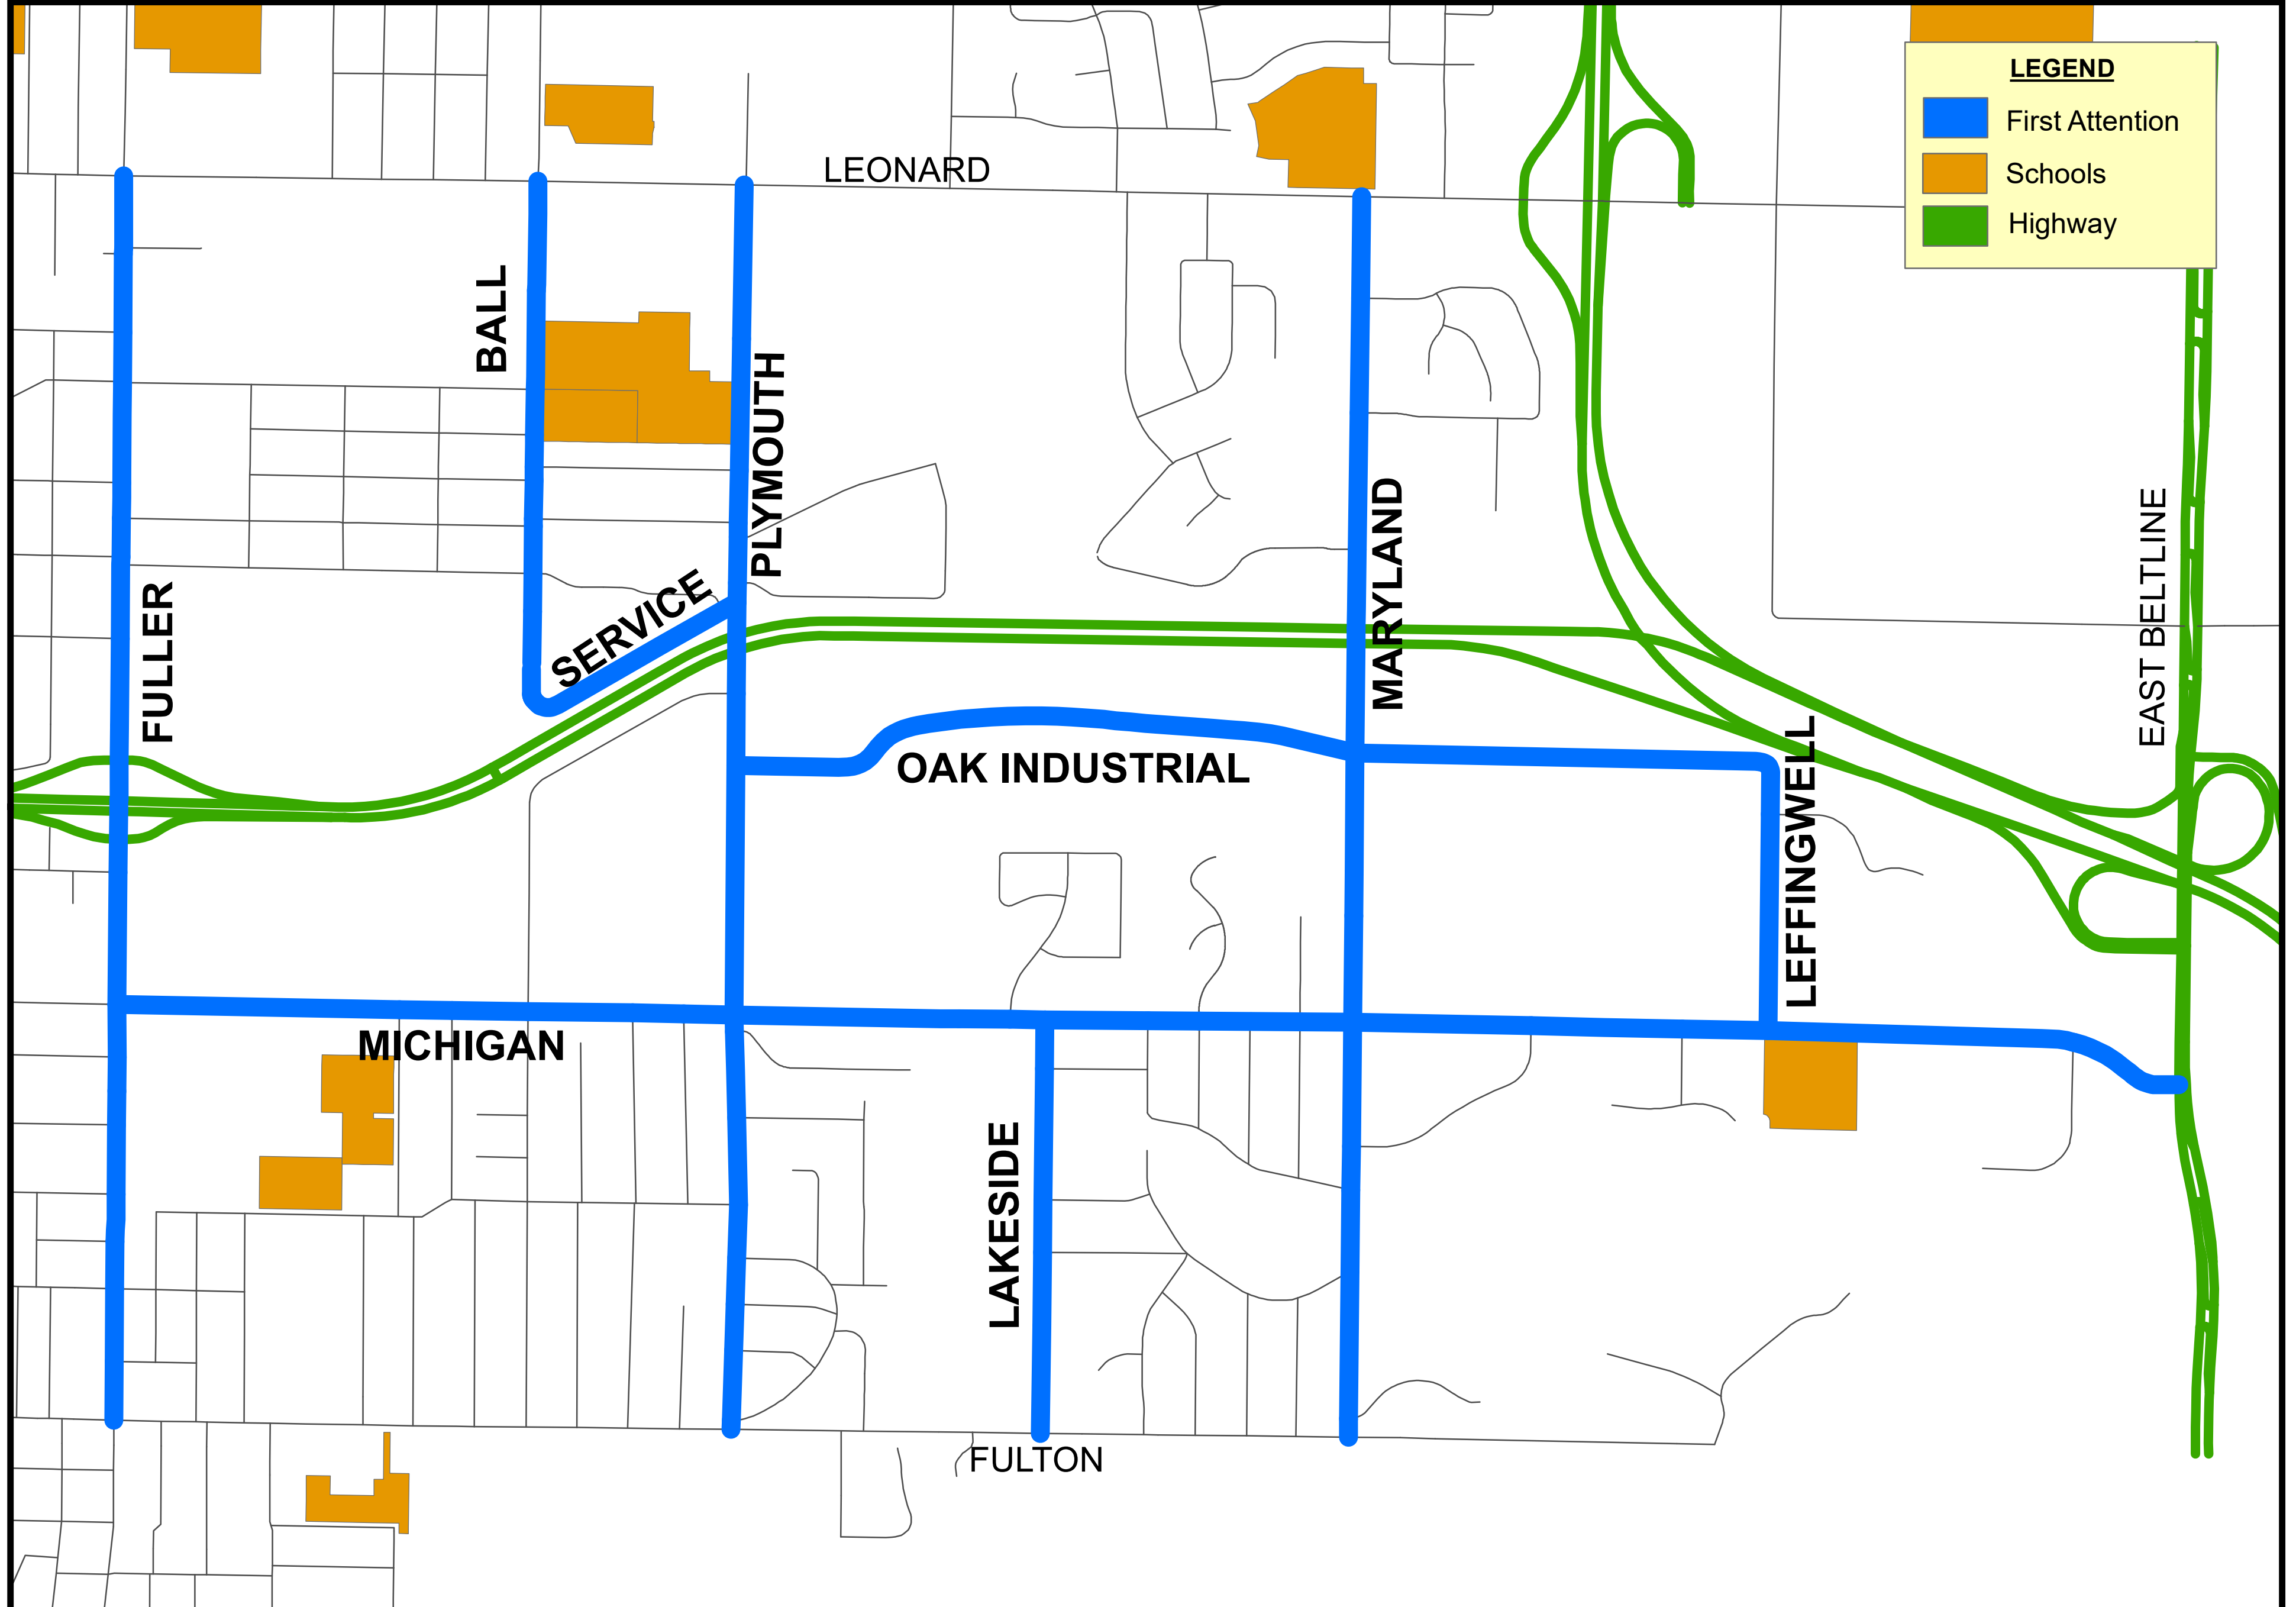

FIRST ATTENTION 11

FIRST ATTENTION 11

<u>PRIMARY</u>	<u>FROM</u>	<u>TO</u>	<u>LENGTH</u>
MICHIGAN	FULLER	EAST BELTLINE	2.49
FULLER	FULTON	LEONARD	1.49
PLYMOUTH	FULTON	LEONARD	1.49
MARYLAND	FULTON	LEONARD	1.47
OAK INDUS.	PLYMOUTH	LEFFINGWELL	1.26
LEFFINGWELL	OAK INDUS.	MICHIGAN	0.31
BALL	LEONARD	SERVICE	0.64
SERVICE	BALL	PLYMOUTH	0.25
LAKESIDE	MICHIGAN	FULTON	0.48

TOTAL MILES

9.88