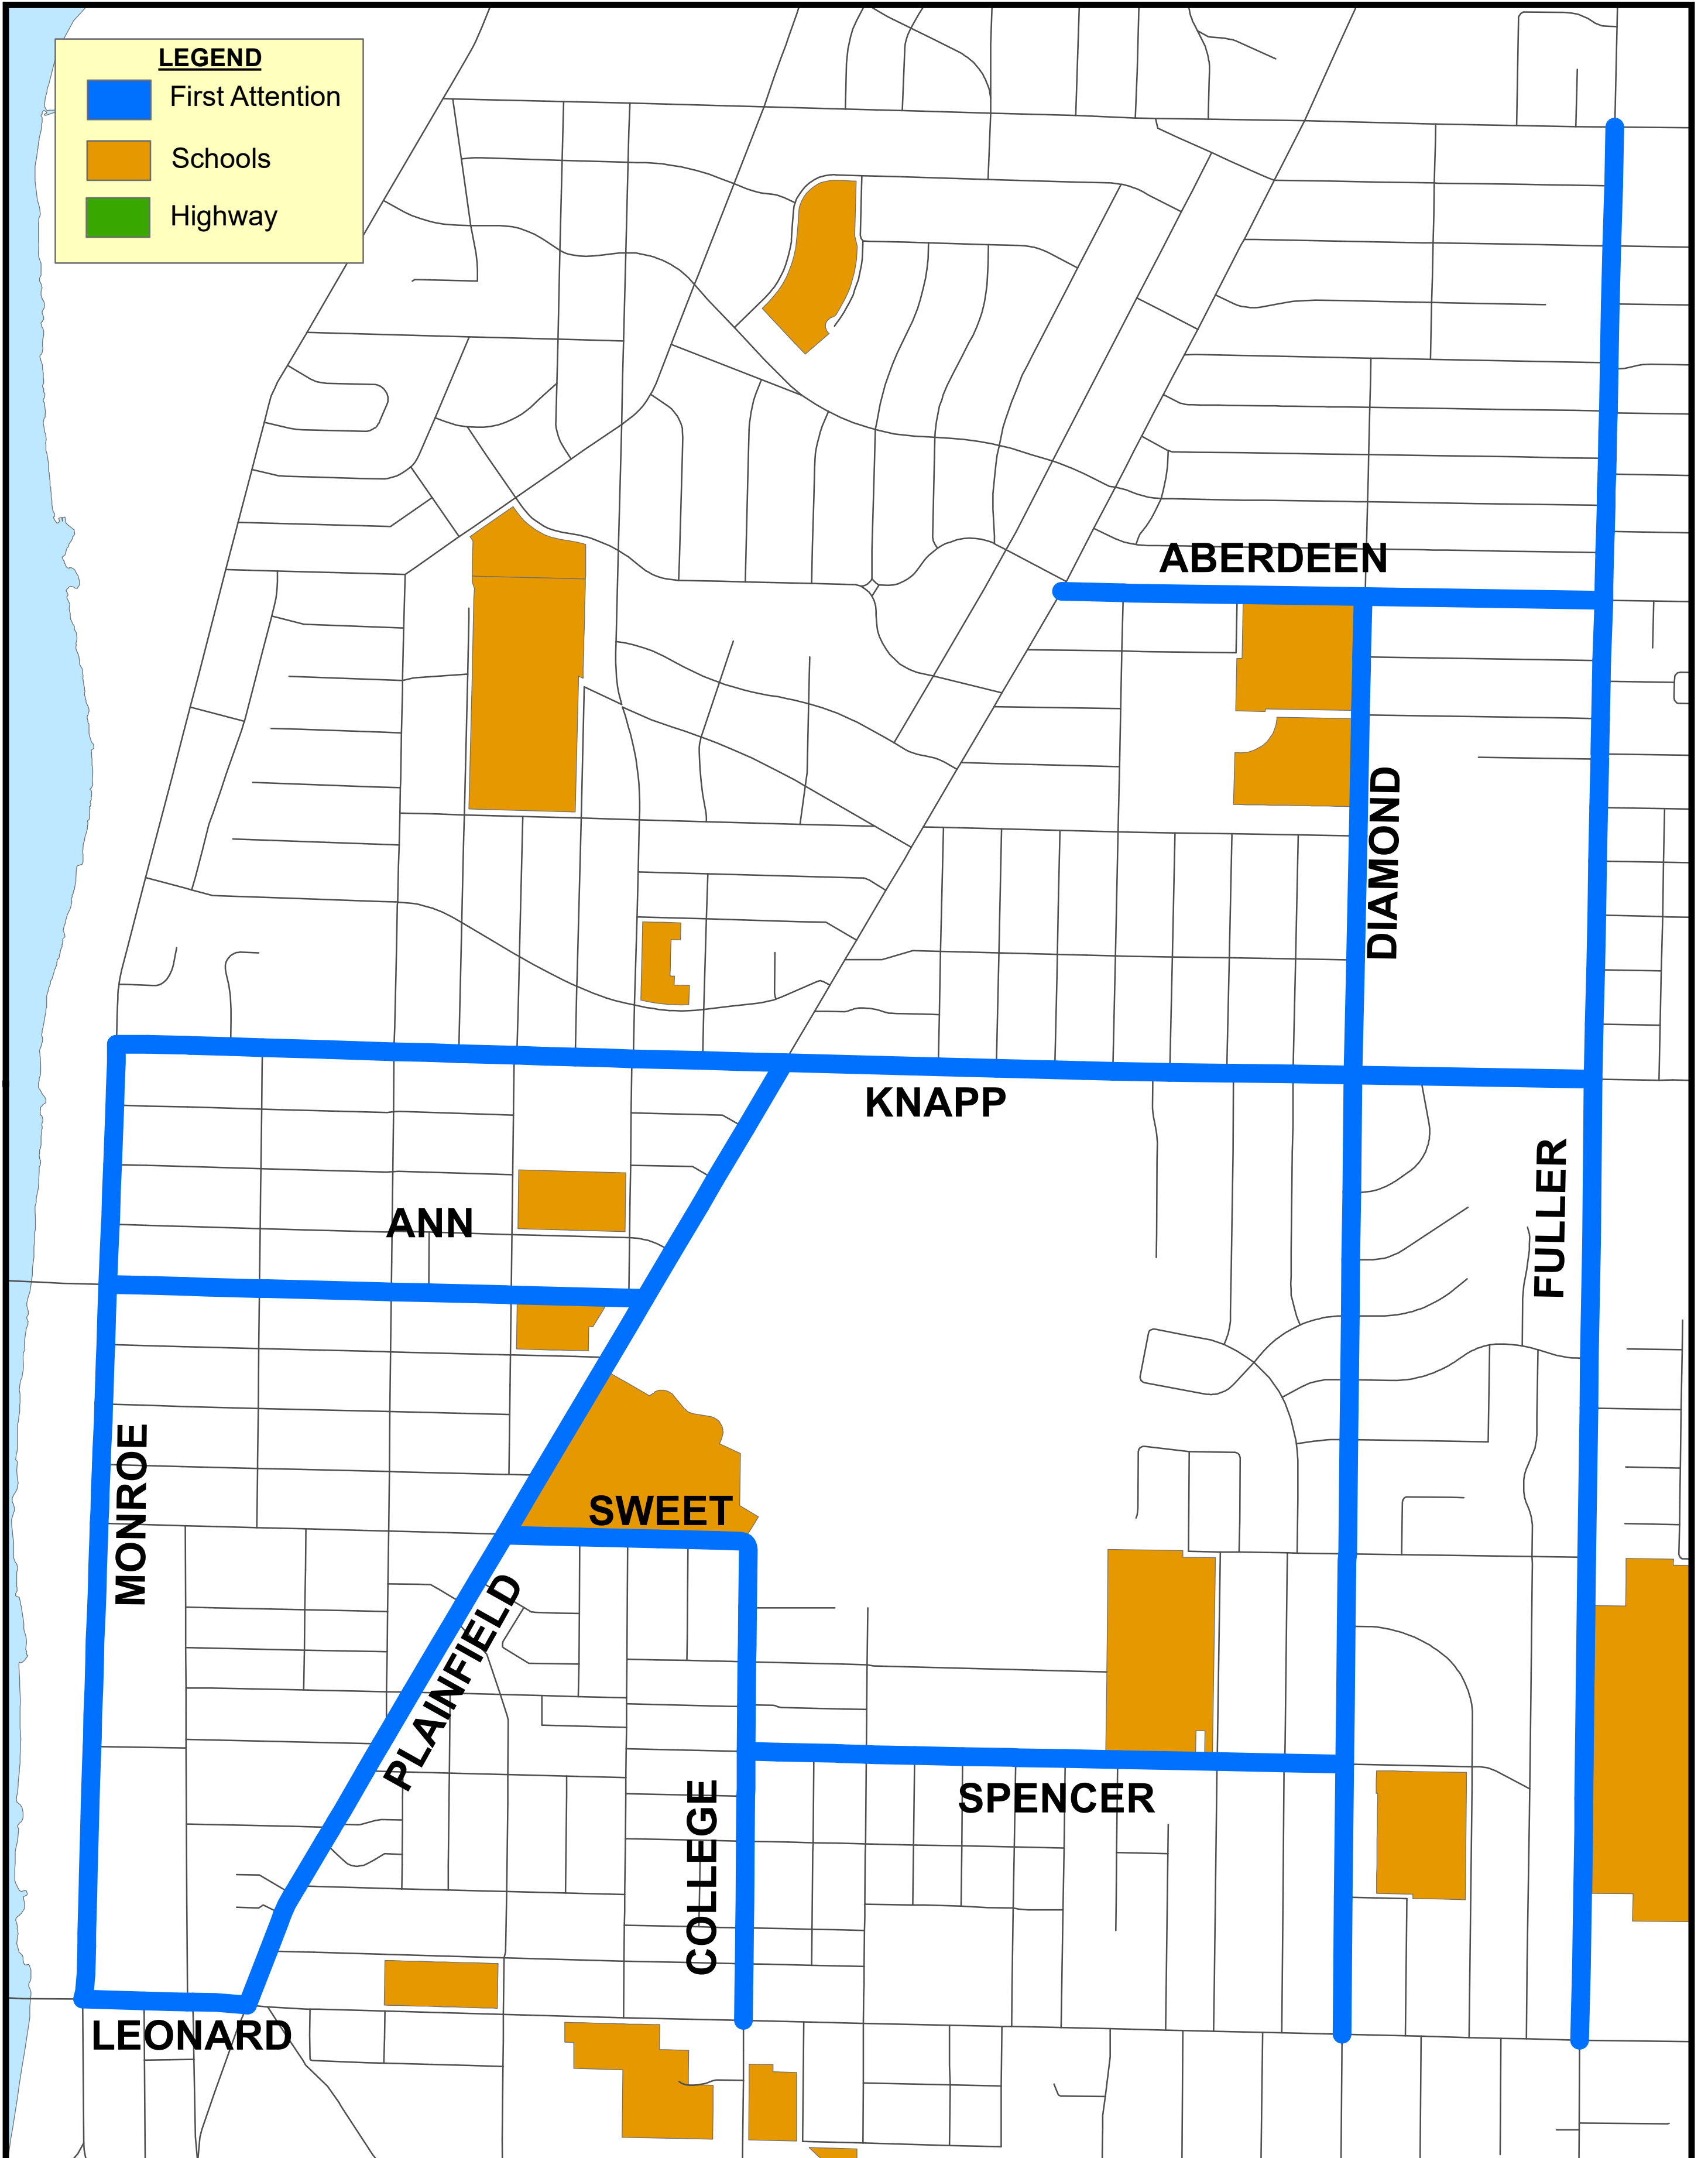

FIRST ATTENTION 9

LEGEND

-  First Attention
-  Schools
-  Highway

FIRST ATTENTION 9

<u>PRIMARY</u>	<u>FROM</u>	<u>TO</u>	<u>LENGTH</u>
FULLER	LEONARD	3 MILE	2.01
KNAPP	MONROE	FULLER	1.54
PLAINFIELD	LEONARD	KNAPP	1.13
LEONARD	MONROE	PLAINFIELD	0.18
MONROE	LEONARD	KNAPP	1.13
ANN	MONROE	PLAINFIELD	0.55
SWEET	COLLEGE	PLAINFIELD	0.26
COLLEGE	LEONARD	SWEET	0.49
DIAMOND	ABERDEEN	LEONARD	1.51
ABERDEEN	PLAINFIELD	FULLER	0.55
SPENCER	DIAMOND	COLLEGE	0.62

TOTAL MILES 9.97